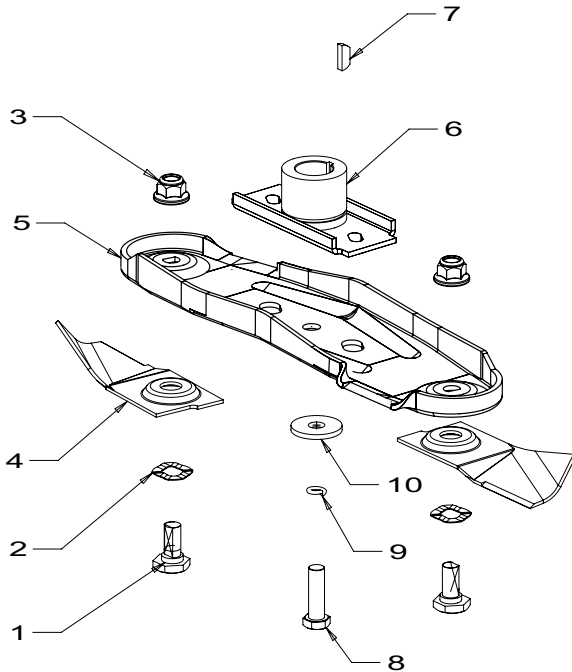

When ordering PLEASE QUOTE PART NUMBER & Description, NOT Illustration No.
Determine right or left hand side from standing in operating position (standing at handle)

Powered by:
800ST SP: B & S Series 675

Masport

Issue A.3
ECN 02807
July 2014 BH
REF # 778968/S

540mm QuickCut Blade Assembly

Item	Part No	Description	Qty
	779749	Blade Quick Cut (2per) <i>Incl items 1,2,3 and 4.</i>	1
1	581707	Bolt-Blade	2
2	580693	Washer, Wavy 13.4 x 24.2	2
3	503672	Nut, Flange Nyloc M10	2
4	579749	Blade, Quick Cut - 540mm	2
5	980653	Carrier Blade, QuickCut	1
6	031640	Driver Assy 25mm	1
7	503363	Key, Woodruff - 5/8" x 3/16" x 1/4"	1
8	581610	Screw,Set NF 3/8" x 1.25 NYG8	1
9	500204	Washer, Spring 3/8"	1
10	503667	Washer, Flat 9.75 x 30 x 3	1