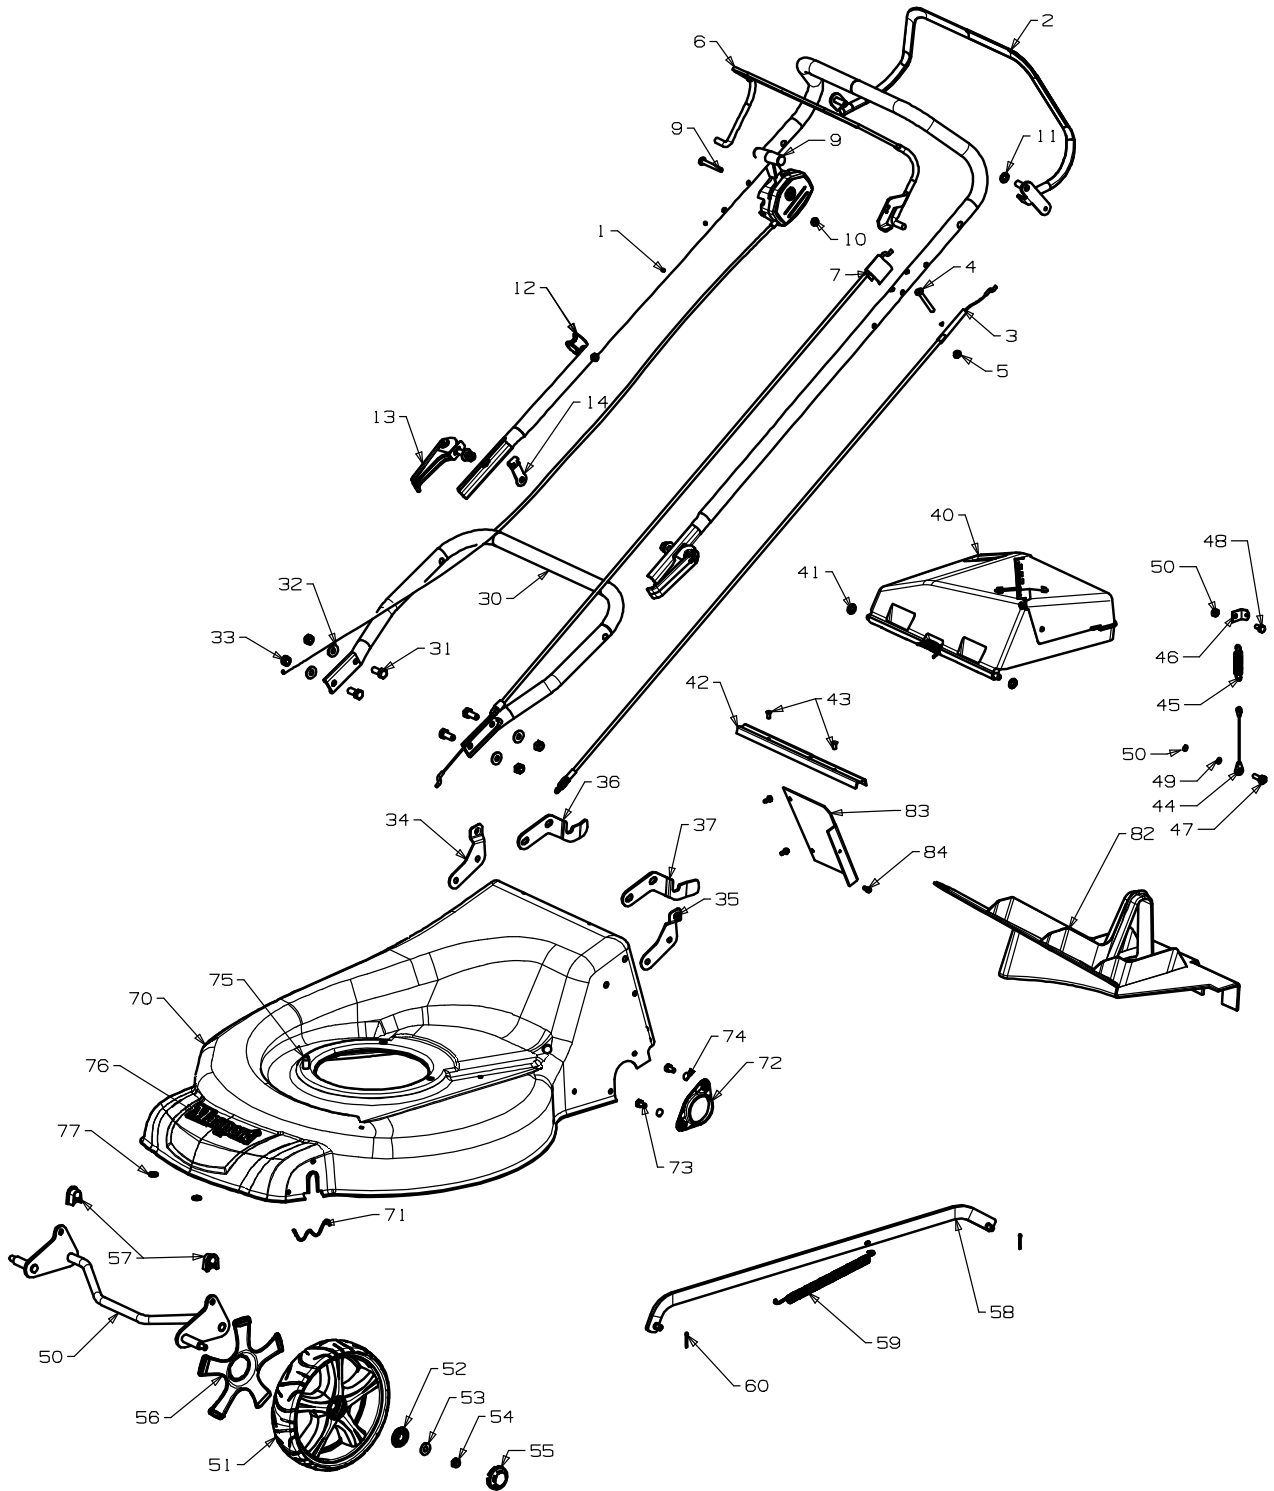

Powered by:
800ST SP: B & S Series 675

Masport

Issue A.3
ECN 02807
July 2014 BH
REF # 778968/S

When ordering PLEASE QUOTE PART NUMBER & Description, NOT Illustration No.
Determine right or left hand side from standing in operating position (standing at handle)