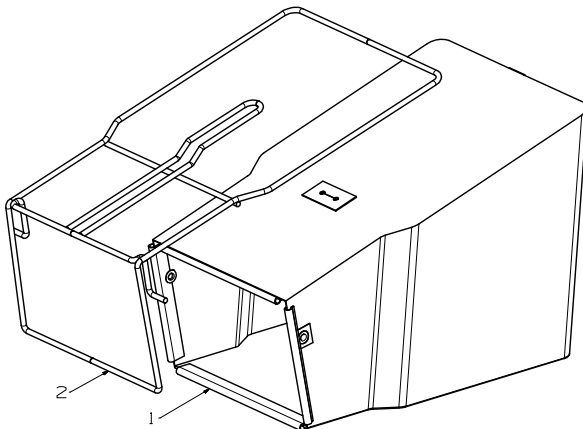

21" Bag Catcher Assembly 764139

Item	Part No	Description	Qty
1	564139	Bag Assy-Catch Plain 21"	1
2	567461	Frame Assy- LG Catcher, 21"1	1