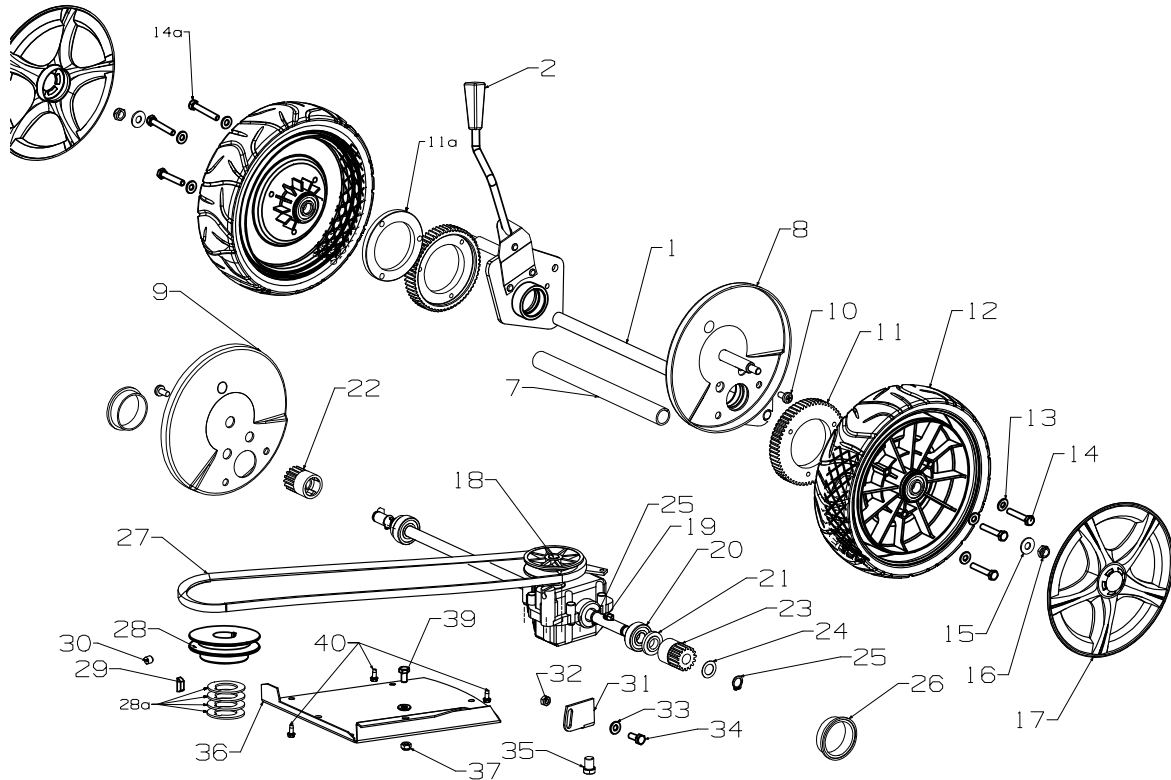

Bold Text = Assemblies
Bullested Text = Items included in Assemblies

When ordering PLEASE QUOTE PART NUMBER & Description, NOT Illustration No.
Determine right or left hand side from standing in operating position (standing at handle)

Powered by:
800ST SP: B & S Series 675

Masport

Issue A.3
ECN 02807
July 2014 BH
REF # 778968/S

Item No	Part No	Description	Qty	Item No	Part No	Description	Qty
1	773868	Axle Assy, Rear Drive 21" SP	1	25	503759	Circlip, 12 EXT DIN 471	4
6	581729	Knob, Height Lever	1	26	580091	Bush- Pivot, Rear Axle	2
7	583563	Sleeve, Rear Axle MSV SP	1	27	571009	Belt- V HC Vextra XPZ 925	1
8	579427	Dust, Cover LH	1	28	573735	Pulley- Engine,25Bx79Dx26.5H	1
9	579426	Dust, Cover RH	1	28a	569552	Spacer Pulley Eng 25x42x2	4
10	503301	Washer, Flt 1/2x3/4x18G	4	29	503363	Key- W/Ruff 5/8x3/16x1/4	1
11	569180	Gear, Driving - 45 teeth	2	30	503386	Screw, Grub M8x8	1
11a	569479	Spacer Gear Driving	1	31	573759	Mount, Gearbox 21"SP ST	1
12	579070	Wheel Assy- 220mm BB MSV SP	2	32	503973	Nut, M6 Nyloc Flange	1
13	501703	Washer, Flat 6x14x1.2	6	33	501703	Washer, Flat 6x14x1.2	1
14	501815	Screw, Set M6x35	3	34	501702	Screw, Set M6x16	1
14a	503794	Screw, Set M6x40HT4.6	3	35	503955	Screw, Set M10x12	1
15	501606	Washer, Flat 8x19x1.6	2	36	573285	Cover- Belt, 540 ST SP	1
16	503831	Nut, M8 Nyloc 6 Thck	2	37	501764	Nut, M6 Hex Nylocx 6 Thck	1
17	579207	Hub Cap, 220mm MSV SP Silver	2	38	501703	Washer, Flat 6x14x1.2	1
18	573181	Gear Box, Single Speed 540	1	39	501959	Screw, Set M6x12	1
19	581092	Pawl, Pinion 950 SP	2	40	503834	Screw, S/T M4x10 Washrhex	3
20	501213	Bearing, 12x32x10 6201 2RS	2				
21	581093	Cap, Pinion 950 SP Plastic	2				
22	569179	Pinion, RH 12 Teeth	1				
23	569180	Pinion, LH 12 Teeth	1				
24	503102	Washer, Flat 12x20x0.4	2				

When ordering PLEASE QUOTE PART NUMBER & Description, NOT Illustration No.
Determine right or left hand side from standing in operating position (standing at handle)

Powered by:
800ST SP: B & S Series 675