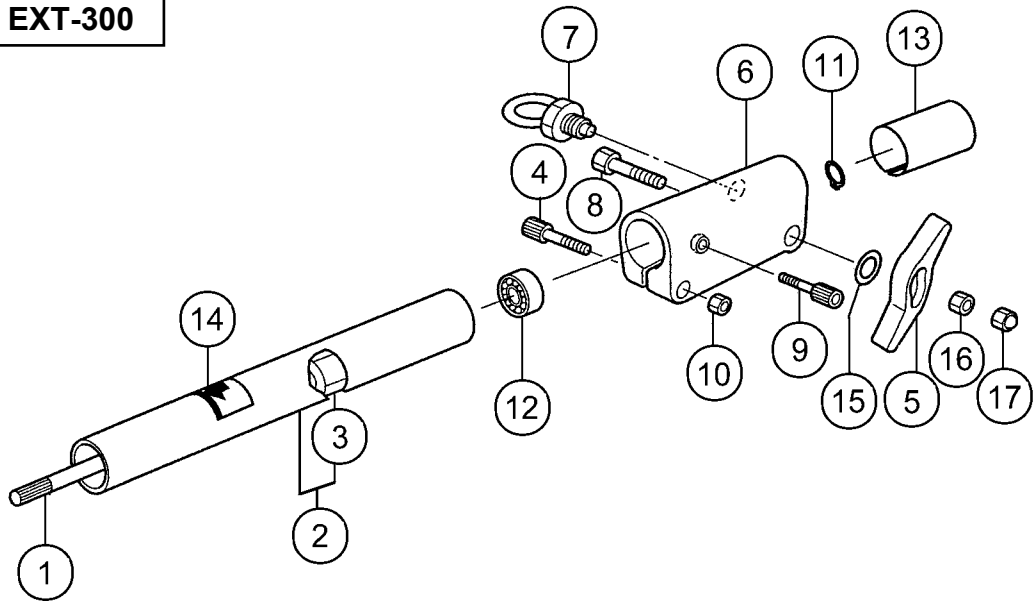

Tanaka

EXT 300

Serial No.

Nov-17

EXT-300

No	Part No	Des	Qty	Details
1	TK-6689438	DRIVE SHAFT COMP.	1	
2	TK-6689300	DRIVE SHAFT COMP.900L	1	
3	TK-6684831	BUSH ASS'Y	2	
4	TK-6684709	HEX. HOLE BOLT M5X25/S	1	
5	TK-6684823	HANDLE KNOB	1	
6	TK-6688517	JOINT CASE	1	
7	TK-6689601	LOCK PIN COMP.	1	
8	TK-6684824	HEX. BOLT 6X50	1	
9	TK-6695042	HEX. HOLE BOLT 5X10	1	
10	TK-6685075	NUT M5 (BLACK)	1	
11	TK-6684821	STOP RING C-10.OUTER	1	
12	TK-6695578	BALL BEARING 6900ZZ. 22MM/OD	1	
13	TK-6689530	COLLAR (B)	1	
14	TK-6684851	LEVEL MARK	1	
15	TK-6684642	CLUTCH WASHER B	1	
16	TK-6684792	NUT M6	1	
17	TK-6684828	CAP NUT 6	1	